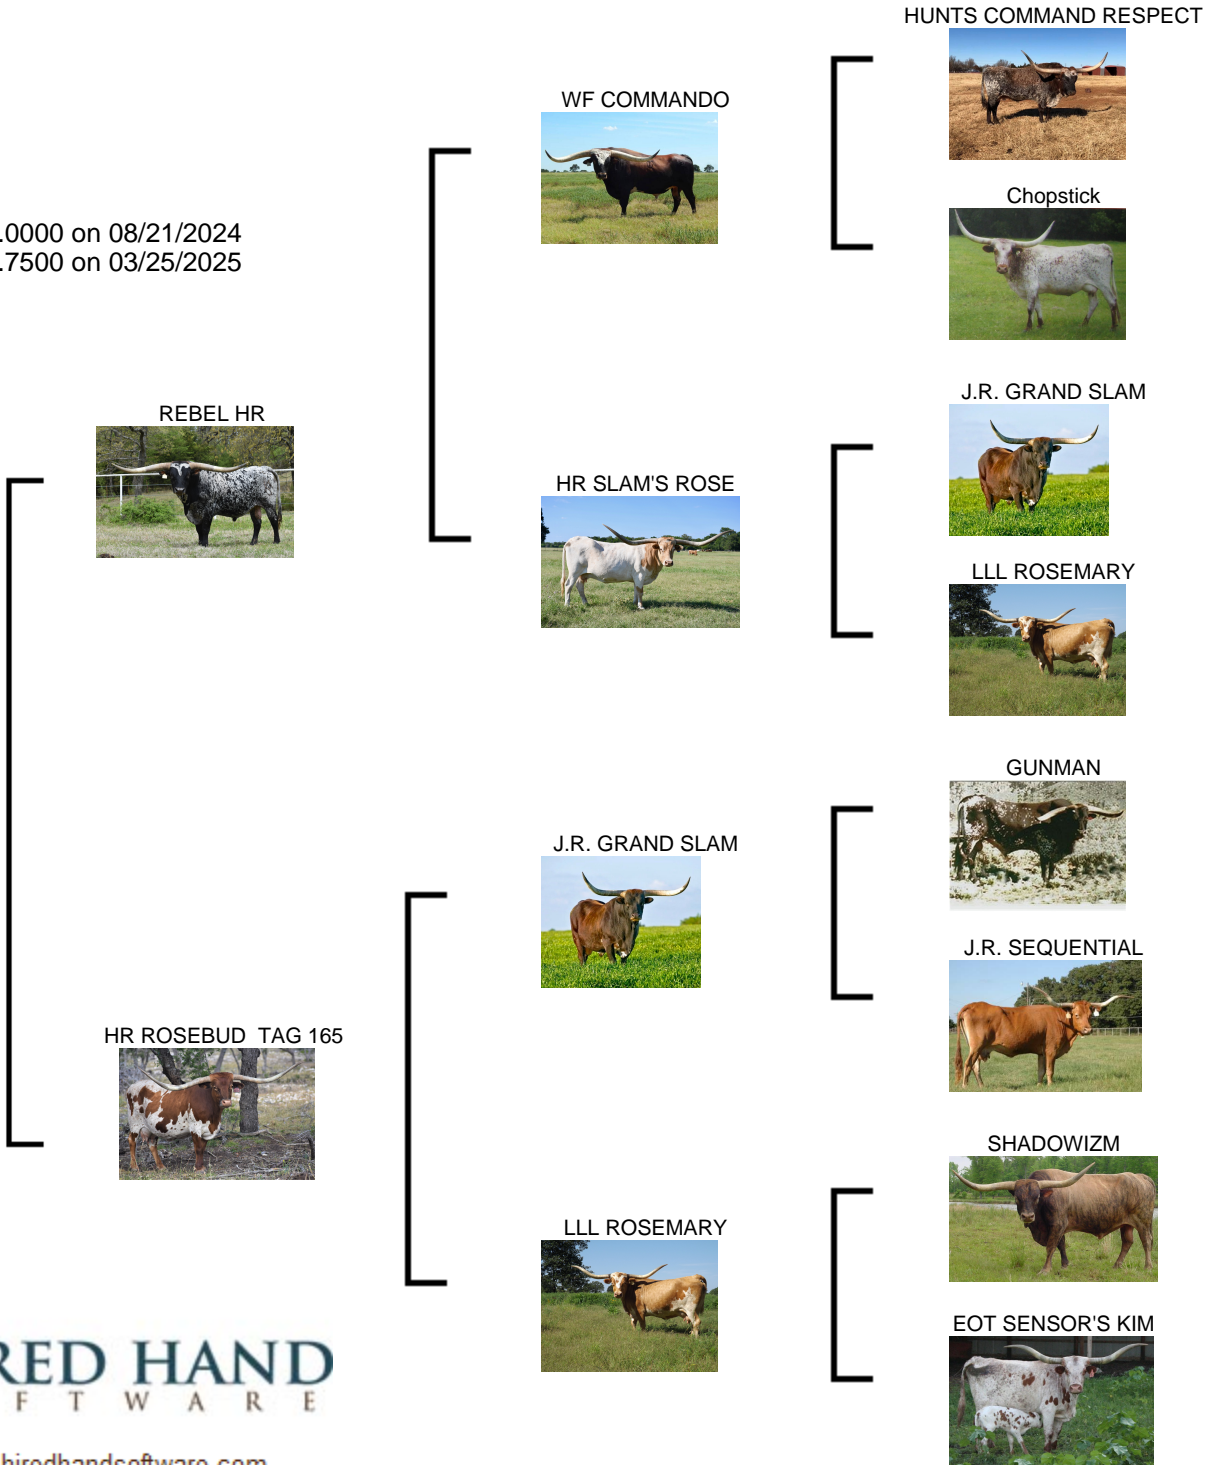

# WL REBELROSE

**Date of Birth:** 03/25/2023  
**Registration 1:** CI 344086  
**Registration 2:** RFDI # 840003245785168  
**Breeder:** WHITLOCK/VANDERFORD

Courtesy of Johns Land and Livestock

**Total Horn:** 48.0000 on 08/21/2024  
**TTT:** 54.7500 on 03/25/2025